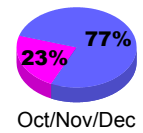

Gender Comparison 2008-2009