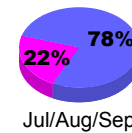

Gender Comparison 2008-2009