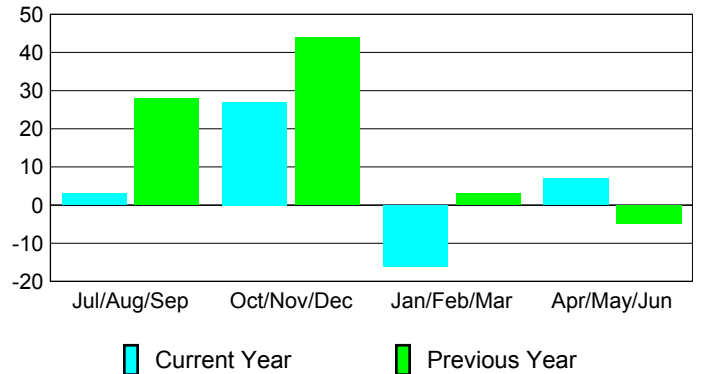

Gender Comparison 2008-2009

Male

Female