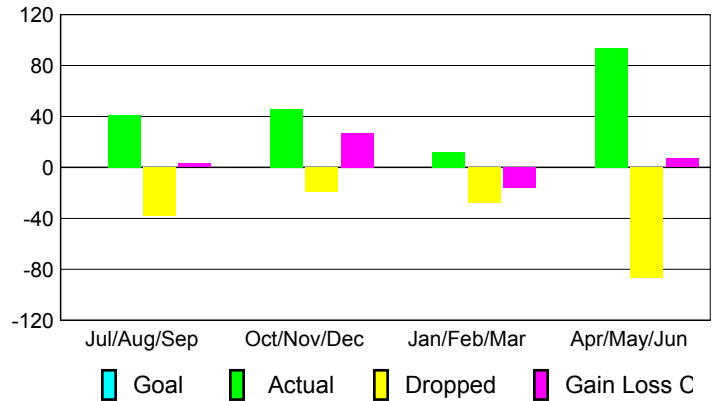

Membership Results 2008-2009

Goal, New, Dropped, Gain/Loss

Comparison of Membership Gain/Loss

Current Year Compared to the Previous Year