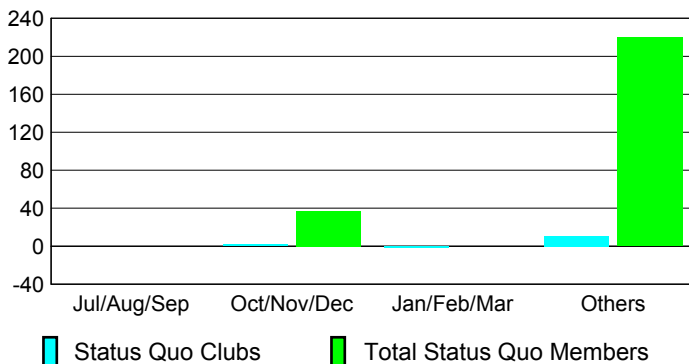

### Clubs 2007-2008

Month	New Club Goal	Actual New Clubs	Actual Dropped Clubs	Gain/Loss of Clubs	Gain/Loss of Clubs
Jul/Aug/Sep	0	0	0	0	0
Oct/Nov/Dec	0	0	0	0	1
Jan/Feb/Mar	0	0	0	0	0
Apr/May/June	0	1	0	1	0
<b>Totals</b>	<b>0</b>	<b>1</b>	<b>0</b>	<b>1</b>	<b>1</b>

### Club Results 2008-2009

Goal, New, Dropped, Gain/Loss

### Comparison of Club Gain/Loss

Current Year Compared to the Previous Year

### YTD Status Quo Clubs 2008-2009

Status Quo Clubs Compared to Status Quo Members