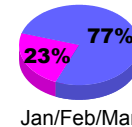

Gender Comparison 2008-2009